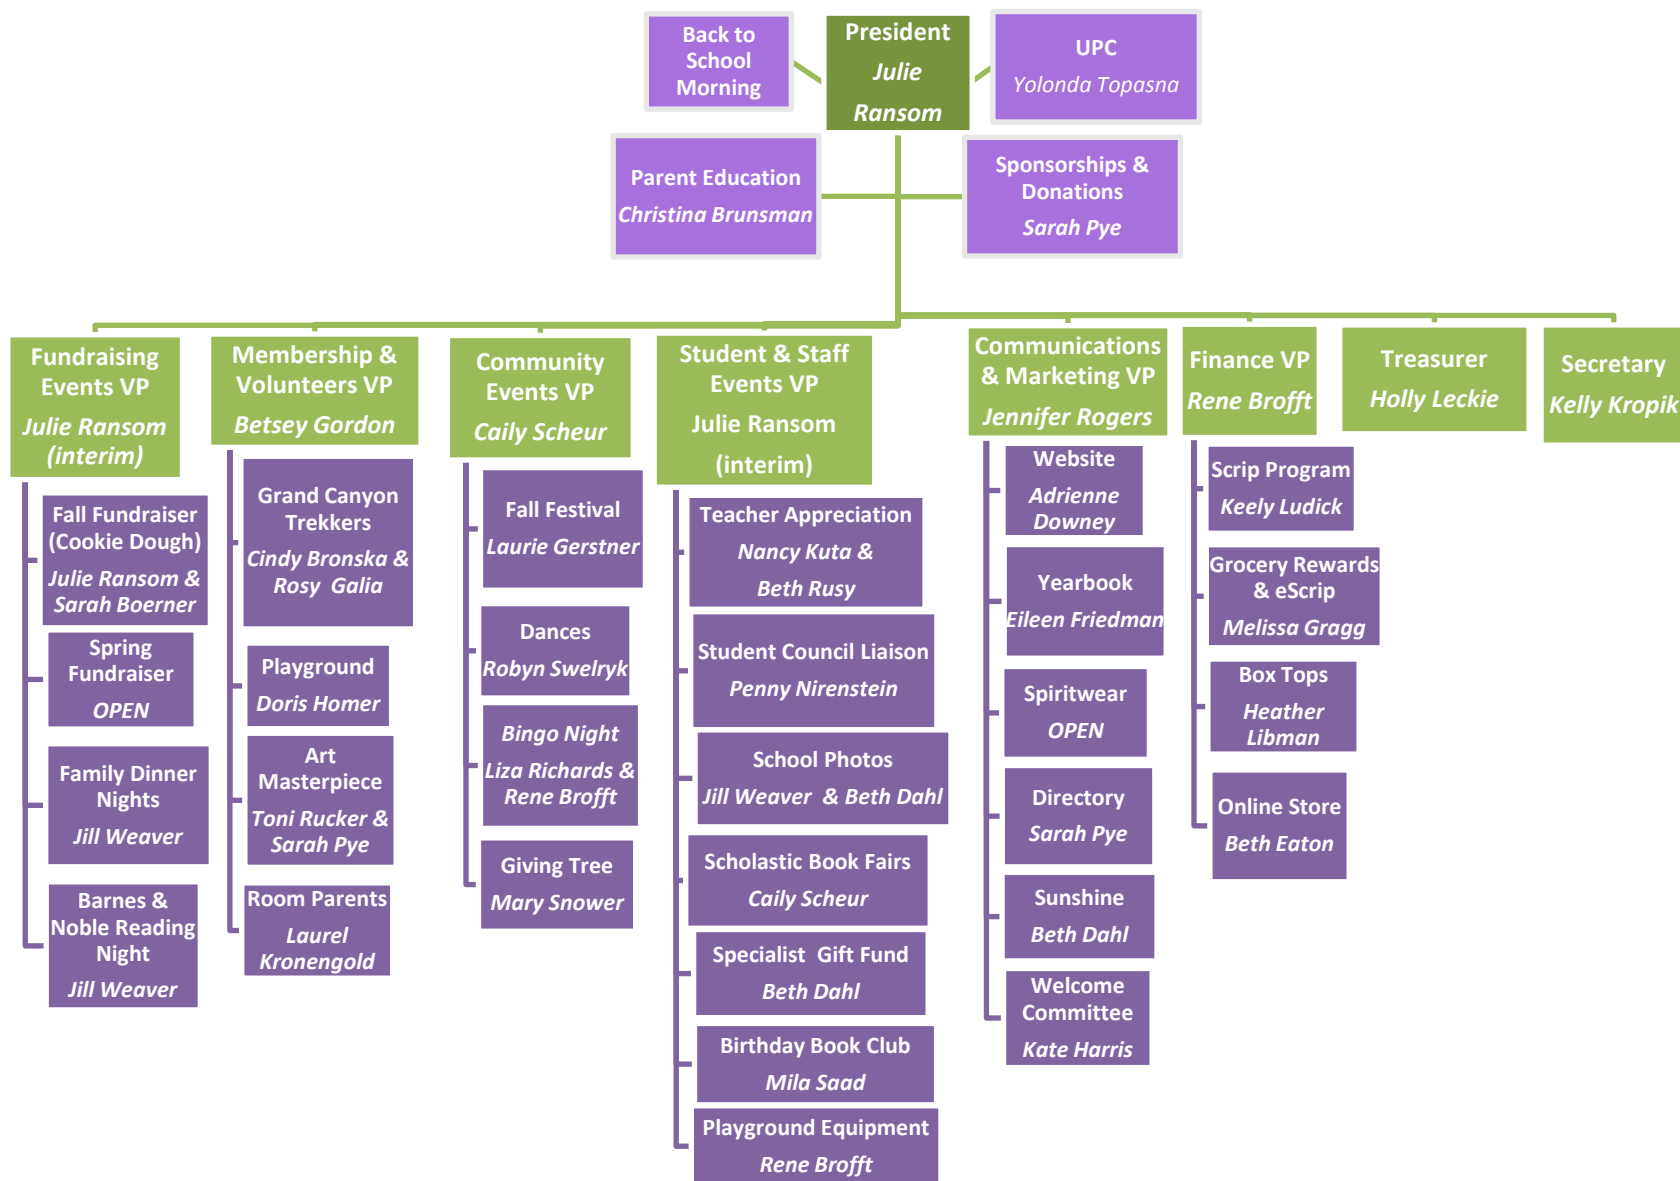

PPES PTO

2011-2012 Executive Board and Committee Chairmen

Green – Board Positions

Purple – Committee Chairman Positions